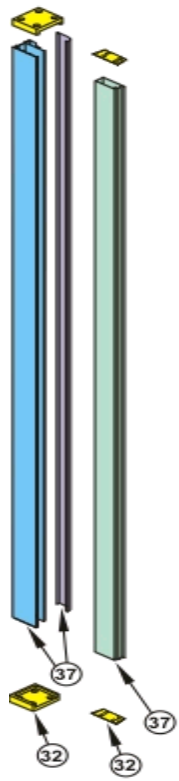

<p>

| Ref. | Description | Part No. |
|-------------|-----------------------------------|-----------------|
| 3 | Wall profile - 2060mm long | LV611YB |
| 7 | Cover profile - 2060mm long | LV615YB |
| 9 | Clip on cover connection seal | LV61867 |
| 11 | Bottom upright pole | LV620AA |
| 12 | Top upright pole | LV621AA |
| 14 | Cruciform inline valve | L6940AA |
| 19 | Bracing bracket - long pole | LV627AA |
| 20 | Bracing bracket - short pole | LV628AA |
| 21 | Spacer pack 2060mm | LV644YB |
| 27 | Slider rail handle | LV557AA |
| 28 | Shower kit | E960526AA |
| 29 | Shower head | E960527AA |
| 32 | Fixing pack (F) | LV55867 |
| 33 | Tray fixing pack (T) | LV63167 |
| 34 | Sealing pack (O) | LV56067 |
| 37 | Corner wetroom pack | L8384AA |
| 40 | 38mm glass to pipe clamp | LV633AA |
| 41 | 38mm glass to aluminium clamp | LV634AA |
| 42 | Pole to bracing bracket connector | LV635AA |
| 43 | 3 way centre support (LH) | LV636AA |
| 44 | 3 way centre support (RH) | LV637AA |
| 46 | Wetroom floor pack | LV561AA |
| 47 | Wetroom small clamp pack | LV722AA |
| 48 | Wetroom large clamp pack | LV723AA |
| 49 | Flexible shower hose | E960524AA |
| 50 | Handspray | E960525AA |

NB -- colour/finish options

Silver = AA