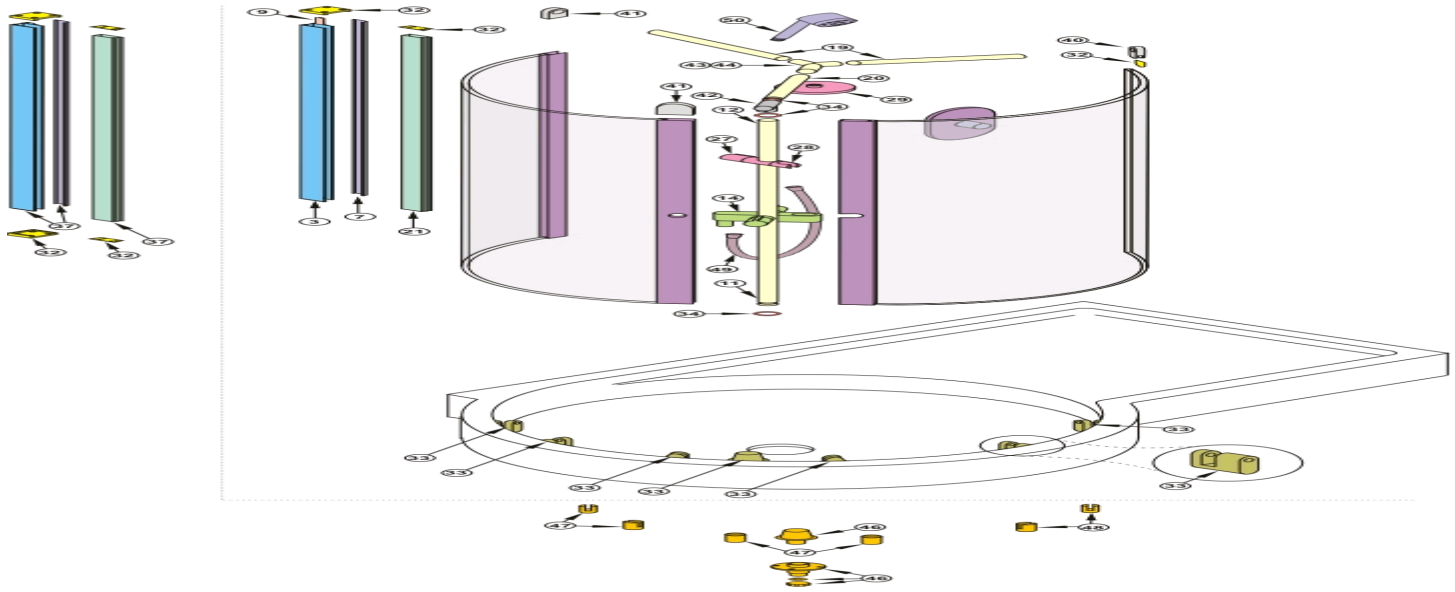

<p>

| Ref. | Description | Part No. |
|-------------|-----------------------------------|-----------------|
| 3 | Wall profile - 2060mm long | LV611YB |
| 7 | Cover profile - 2060mm long | LV615YB |
| 9 | Clip on cover connection seal | LV61867 |
| 11 | Bottom upright pole | LV620AA |
| 12 | Top upright pole | LV621AA |
| 14 | Cruciform inline valve | L6940AA |
| 19 | Bracing bracket - long pole | LV627AA |
| 20 | Bracing bracket - short pole | LV628AA |
| 21 | Spacer pack 2060mm | LV644YB |
| 27 | Slider rail handle | LV557AA |
| 28 | Shower kit | E960526AA |
| 29 | Shower head | E960527AA |
| 32 | Fixing pack (F) | LV55867 |
| 33 | Tray fixing pack (T) | LV63167 |
| 34 | Sealing pack (O) | LV56067 |
| 37 | Corner wetroom pack | L8384AA |
| 40 | 38mm glass to pipe clamp | LV633AA |
| 41 | 38mm glass to aluminium clamp | LV634AA |
| 42 | Pole to bracing bracket connector | LV635AA |
| 43 | 3 way centre support (LH) | LV636AA |
| 44 | 3 way centre support (RH) | LV637AA |
| 46 | Wetroom floor pack | LV561AA |
| 47 | Wetroom small clamp pack | LV722AA |
| 48 | Wetroom large clamp pack | LV723AA |
| 49 | Flexible shower hose | E960524AA |
| 50 | Handspray | E960525AA |

NB -- colour/finish options

Silver = AA