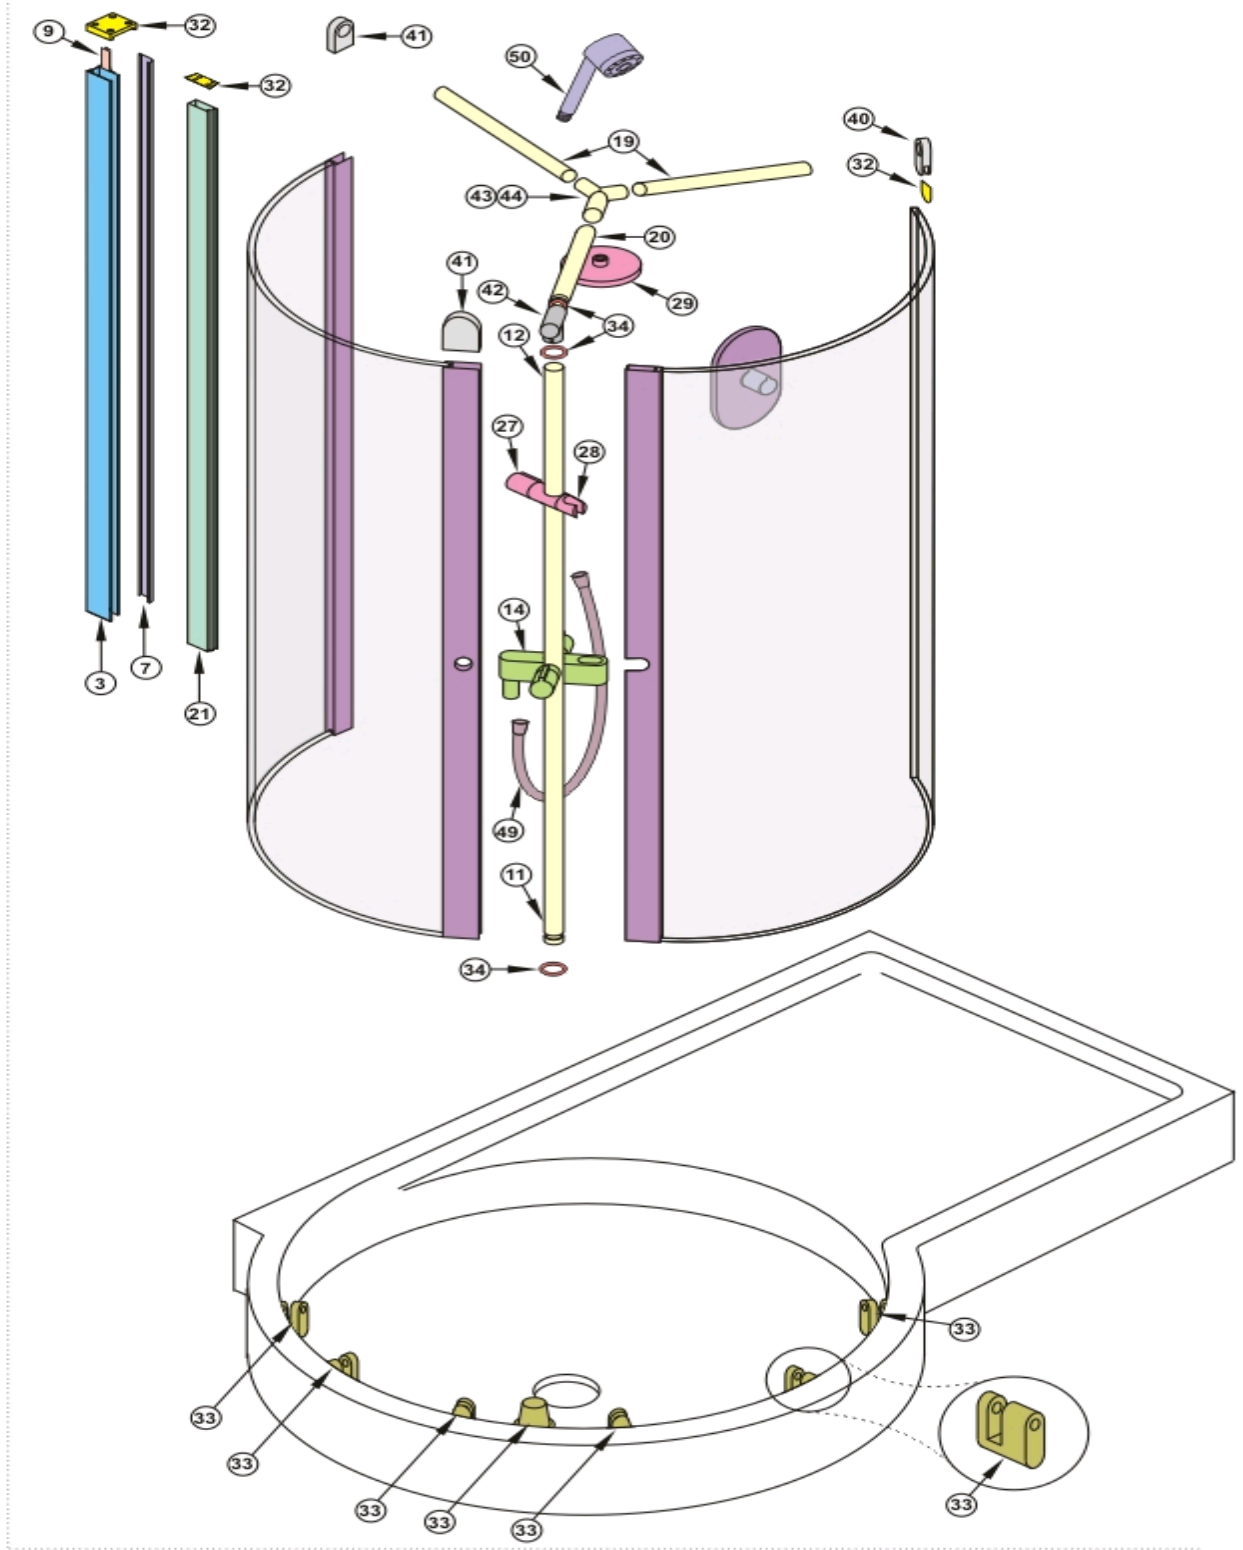

<p>

| Ref. | Description | Part No. |
|-------------|-----------------------------------|-----------------|
| 3 | Wall profile - 2060mm long | LV611YB |
| 7 | Cover profile - 2060mm long | LV615YB |
| 9 | Clip on cover connection seal | LV61867 |
| 11 | Bottom upright pole | LV620AA |
| 12 | Top upright pole | LV621AA |
| 14 | Cruciform inline valve | L6940AA |
| 19 | Bracing bracket - long pole | LV627AA |
| 20 | Bracing bracket - short pole | LV628AA |
| 21 | Spacer pack 2060mm | LV644YB |
| 27 | Slider rail handle | LV557AA |
| 28 | Shower kit | E960526AA |
| 29 | Shower head | E960527AA |
| 32 | Fixing pack (F) | LV55867 |
| 33 | Tray fixing pack (T) | LV63167 |
| 34 | Sealing pack (O) | LV56067 |
| 37 | Corner wetroom pack | L8384AA |
| 40 | 38mm glass to pipe clamp | LV633AA |
| 41 | 38mm glass to aluminium clamp | LV634AA |
| 42 | Pole to bracing bracket connector | LV635AA |
| 43 | 3 way centre support (LH) | LV636AA |
| 44 | 3 way centre support (RH) | LV637AA |
| 46 | Wetroom floor pack | LV561AA |
| 47 | Wetroom small clamp pack | LV722AA |
| 48 | Wetroom large clamp pack | LV723AA |
| 49 | Flexible shower hose | E960524AA |
| 50 | Handspray | E960525AA |

NB -- colour/finish options

Silver = AA