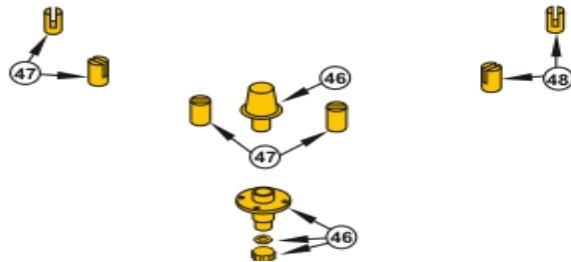

<p>

| Ref. | Description | Part No. |
|-------------|-----------------------------------|-----------------|
| 3 | Wall profile - 2060mm long | LV611YB |
| 7 | Cover profile - 2060mm long | LV615YB |
| 9 | Clip on cover connection seal | LV61867 |
| 11 | Bottom upright pole | LV620AA |
| 12 | Top upright pole | LV621AA |
| 14 | Cruciform inline valve | L6940AA |
| 19 | Bracing bracket - long pole | LV627AA |
| 20 | Bracing bracket - short pole | LV628AA |
| 21 | Spacer pack 2060mm | LV644YB |
| 27 | Slider rail handle | LV557AA |
| 28 | Shower kit | E960526AA |
| 29 | Shower head | E960527AA |
| 32 | Fixing pack (F) | LV55867 |
| 33 | Tray fixing pack (T) | LV63167 |
| 34 | Sealing pack (O) | LV56067 |
| 37 | Corner wetroom pack | L8384AA |
| 40 | 38mm glass to pipe clamp | LV633AA |
| 41 | 38mm glass to aluminium clamp | LV634AA |
| 42 | Pole to bracing bracket connector | LV635AA |
| 43 | 3 way centre support (LH) | LV636AA |
| 44 | 3 way centre support (RH) | LV637AA |
| 46 | Wetroom floor pack | LV561AA |
| 47 | Wetroom small clamp pack | LV722AA |
| 48 | Wetroom large clamp pack | LV723AA |
| 49 | Flexible shower hose | E960524AA |
| 50 | Handspray | E960525AA |

NB -- colour/finish options

Silver = AA